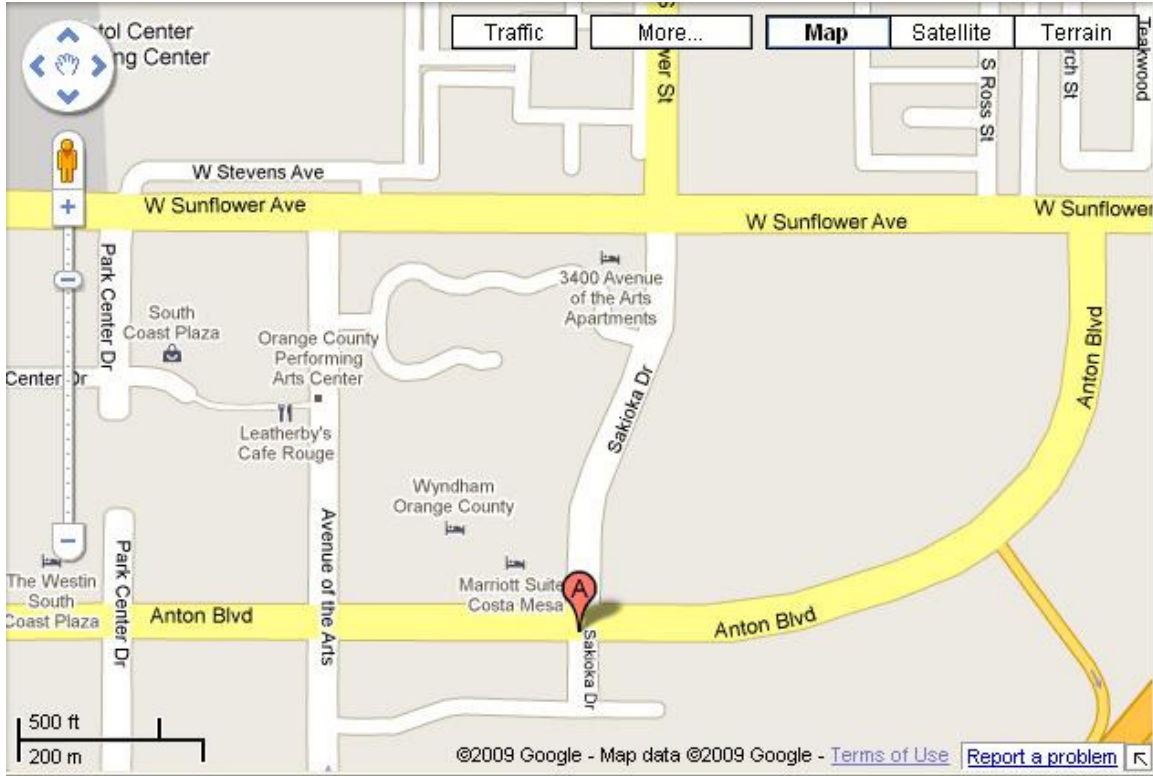

Compuware Costa Mesa Office
555 Anton Blvd
Suite 900
Costa Mesa, CA 92626-7034
(714) 338-1500

Maps & Picture

Freeways

Streets

Picture